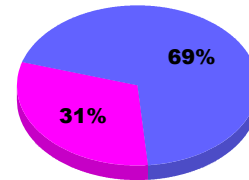

YTD Status Quo Clubs 2012-2013

Status Quo Clubs Compared to Status Quo Members

Legend: Status Quo Clubs (Cyan), Total Status Quo Members (Green)

MEMBERSHIP

Membership Results
2012-2013

Membership
2011-2012

Month	Net Memb Goal	Actual New Memb	Actual Dropped Memb	Gain/Loss of Memb	Gain/Loss of Memb
Jul/Aug/Sep	0	57	-51	6	-33
Totals	0	57	-51	6	-33

Membership Results 2012-2013

Goal, New, Dropped, Gain/Loss

Legend: Goal (Cyan), Actual (Green), Dropped (Yellow), Gain Loss (Magenta)

Comparison of Membership Gain/Loss

Current Year Compared to the Previous Year

Legend: Current Year (Cyan), Previous Year (Green)

Gender Comparison 2012-2013

Jul/Aug/Sep

Legend: Male (Blue), Female (Magenta)